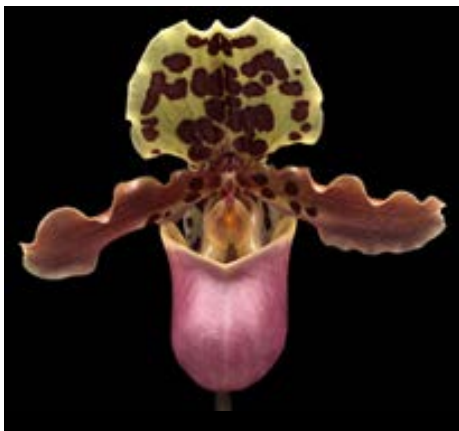

henryanum ('JEM' x 'Synosure') - (China) - Beautiful seedlings

from Graham Wood of this popular spotted species with bright pink pouch. Very limited. 1 available. 3.5" pots BS Seedlings $35